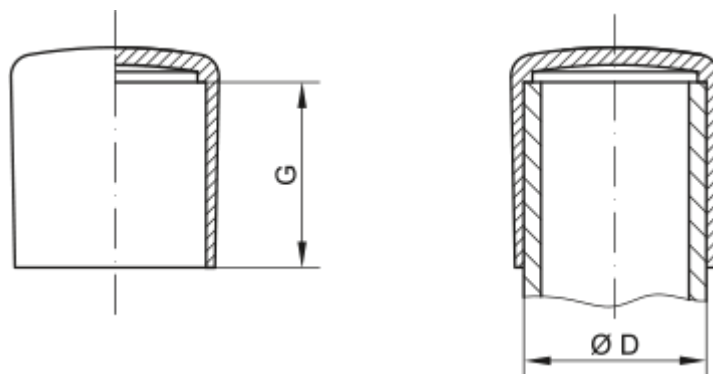

# Data Sheet

Article number: 59GPN280ER32

Description: KLEE Cap for pipes GPN 280 - (Pipe size 32)

## Measures

---

D = 32

G = 26.4